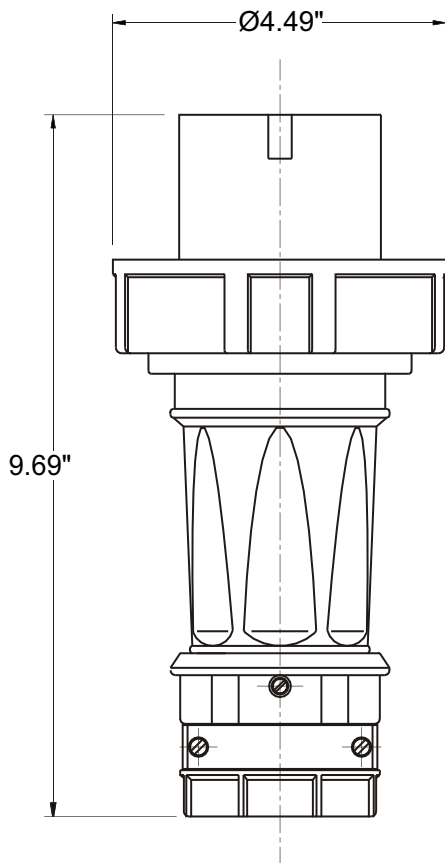

## PLUG, IN-LINE

<b>Part No.</b>	ME 560P5W
<b>Description:</b>	60 Amp 3 Y 347/600Vac 4 Pole, 5 Wire Plug
<b>Construction:</b>	Watertight IEC IP 67
<b>Approvals:</b>	UL Listed Standards 1682; 1686 CSA Certification to Spec. C22.2 No. 182.1 IEC 60309-1; IEC 60309-2

**IEC COLOR CODE:** Black

**GROUND SOCKET:** 7 Hour Position Mates with Female in 5 Hour Position.

Front View of Plug

Wire Range: #4 - #8 AWG  
Cord Range: .57" - 1.42"  
Threaded Cable Entry: 1 1/2" NPT

Drawing Not to Scale