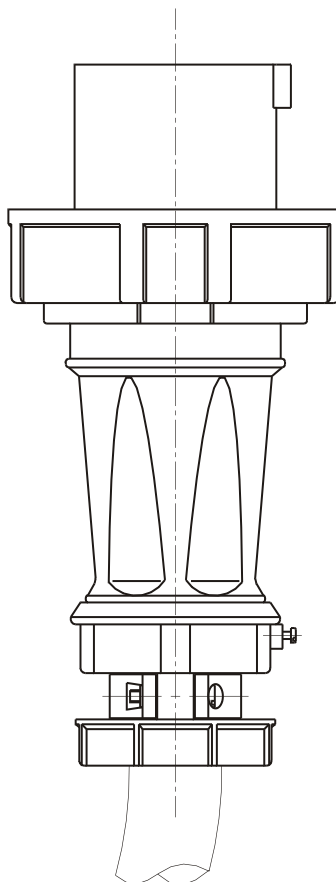

## PLUG, IN-LINE

<b>Part No.</b>	ME 560P5W
<b>Description:</b>	60 Amp 3 Y 347/600Vac 4 Pole, 5 Wire Plug
<b>Construction:</b>	Watertight IEC IP 67
<b>Approvals:</b>	UL Listed Standards 1682; 1686 CSA Certification to Spec. C22.2 No. 182.1 IEC 60309-1; IEC 60309-2

**IEC COLOR CODE:** Black

**GROUND SOCKET:** 7 Hour Position Mates with Female in 5 Hour Position.

Front View of Plug

Wire Range: #4 - #8 AWG  
Cord Range: .57" - 1.42"  
Threaded Cable Entry: 1 1/2" NPT

Drawing Not to Scale